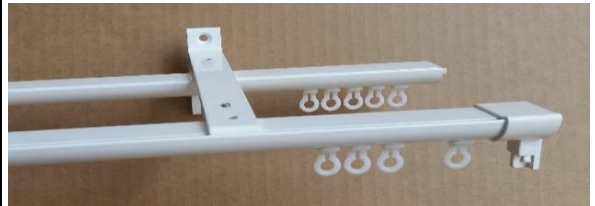

FineLine

FineLine is a small profiled track with a Decorative Rolled Edge in the front.

It's slimline design is Elegant , Discret and is perfect for the modern homes of today.

Available as Hand Drawn and in White only

Combo FineLine+Cord King Al

FineLine + Kingtrack Cord Top Fix

FineLine + Kingtrack Cord Face Fix

FLS1

FLS4

FLS10

FLS15

FLS27

FLS28

Brackets.

FineLine Top Fix Plate

FineLine Under Cornice Face Fix Bkt

FineLine Standard Face Fix Bracket

FineLine Standard Double Face Fix Bkt

Combo FineLine Kingtrack Face Fix Bkt

FLC1

FLC3

FLC4

FLC9

FLC9A

FineLine Ripplefold

FineLine Ripplefold System 50mm Clear Tape and Hooks Hand Drawn only

Ripplefold Fineline Systems

Single Fineline Ripplefold