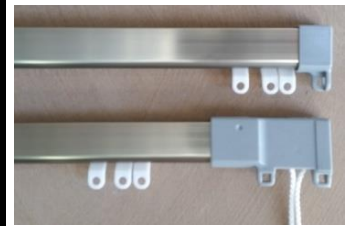

Kingtrack Tubeslider 25mm

Cut to Measure Hand Drawn only
Available in Black and Platypus only

Single Systems

Single Hand Top Fix

Single Hand Face Fix

Double Systems

Tubeslider with Hand Drawn Kingtrack Behind

Combination Systems

Tubeslider with Corded Kingtrack Behind

Black	Platypus
KTTB	KTTS
KTFB	KTFS
KTDB	KTDS
KTCB	KTCS

Finials

Modern Ball

End Cap

Pyramid Cap

Slimline Ball (62mm)

Ribbed Acorn (90mm)

Black	Platypus
KTMBB	KTMBB
KTECB	KTECS
KTPCB	KTPCS
KTSBB	KTSBS
KTRCB	KTRCS

Tubeslider Ripplefold

50mm Clear Tape System with Gathering Hook.